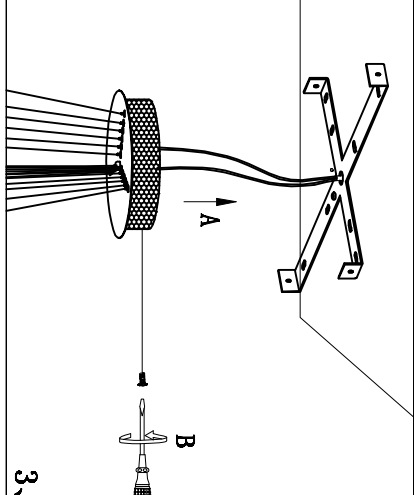

Model: MP57011-6A

Nazwa: Wheel 80

AZzerdo
collezione

1,

2,

3,

⚠
Note: please hang up the lamp,
and finally remove the cable tie