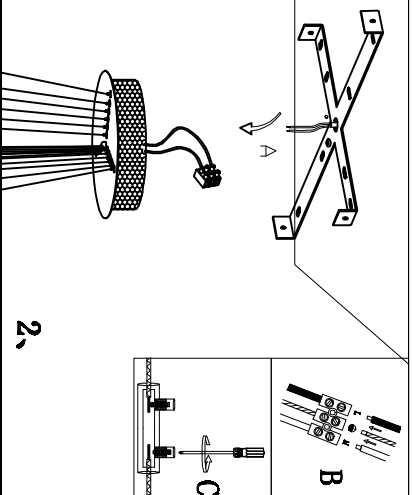

Model: MP57011-6A

Nazwa: Wheel 80

AZzerdo
collezione

1,

2,

3,

⚠
Note: please hang up the lamp,
and finally remove the cable tie