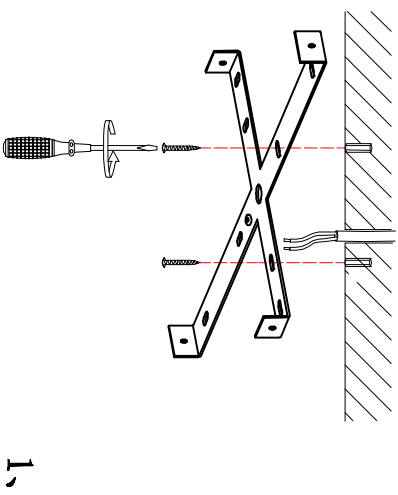

Model: MP57011-6A

Nazwa: Wheel 80

AZzerdo
collezione

1,

2,

3,

⚠
Note: please hang up the lamp,
and finally remove the cable tie